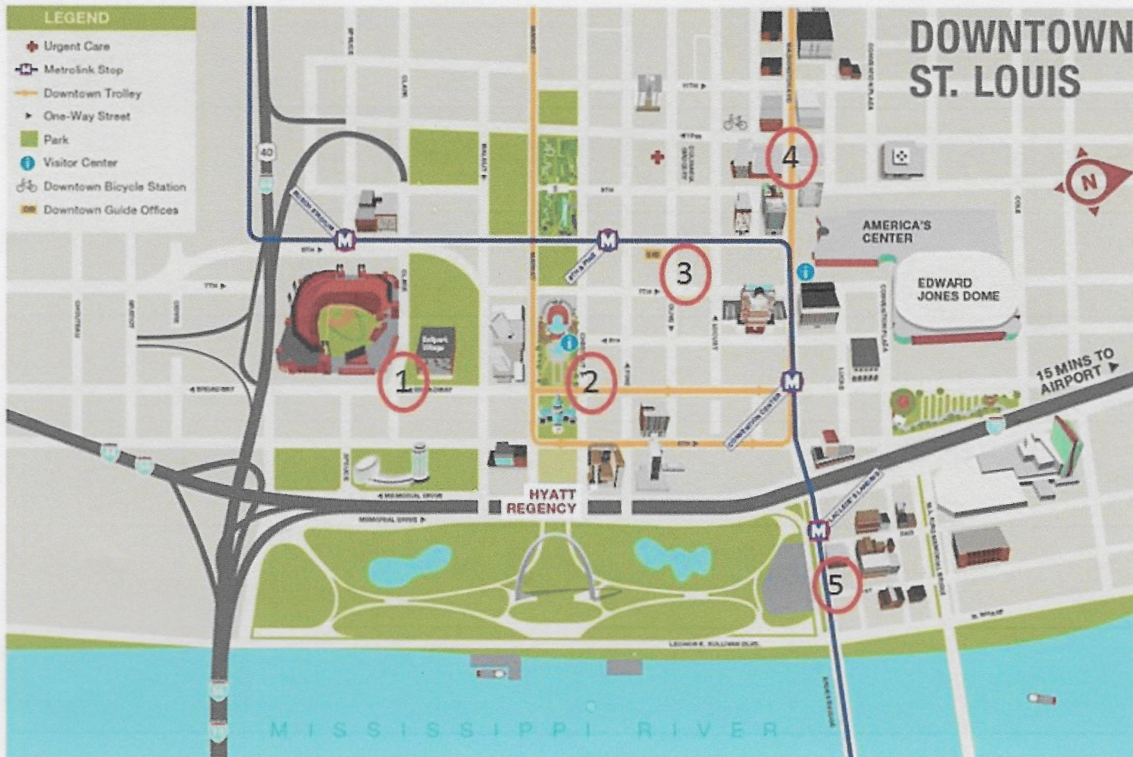

RESTAURANTS WITHIN WALKING DISTANCE HYATT REGENCY ST. LOUIS AT THE ARCH

1 – AROUND BUSCH STADIUM 2 – KIENER PLAZA

Ballpark Village - 601 Clark Ave
Salt and Smoke
Budweiser Brewhouse
Cardinal Nation
Katie's Pizza and Pasta
Kobito Poke
Condado Tacos
Clark and Bourbon - 799 Clark Ave
Broadway Oyster Bar - 736 S. Broadway

Chili Mac's Diner - 5th & Pine
Pickles Deli - 701 Olive
Red Door - 217 N 7th St
Hooters - Chestnut & 6th
Union 30 - 705 Olive St
Carmine's Steak House - 20 S 4th St
Chris's at the Docket - 100 N Tucker
Park Avenue Coffee - 521 Olive St

5 – LACLEDE'S AND HORSESHOE

Old Spaghetti Factory - 727 N. 1st St.
Second Street Sandwich Co - 712 N 2nd St
Horseshoe Casino - 999 N. 2nd St.
Ramsay's Kitchen
Morton's The Steakhouse
The Slice
Kimchi Guys - 612 N. 2nd St
The Lou Eats and Drinks - 710 N 2nd St

3 – 9TH & OLIVE

Sauce on the Side - 411 N. 8th St
Sushi Ai - 910 Olive
Bridge Tap House and Wine Bar - 1004
Locust
Planet Sub - 211 N. 9th
Gyro Express - 750 Locust St
Jack Patrick's Bar & Grill 1000 Olive St
Pharohs Donuts 202 N 9th St
Planet Sub 211 N 9th St

4 – WASHINGTON AVENUE

Aubergine Café - 550 N. 7th St
Sugarfire Smokehouse - 605 Washington Ave
Hi Pointe - 634 Washington Ave
Sen Thai - 1000 Washington Ave
Rooster - 1025 Washington Ave
El Burro Loco - 1101 Lucas Ave
Rosalita's - 1235 Washington Ave
Breakfast, Lunch, & Tacos 626 N 6th St
Levels Nigerian Cuisine - 1405 Washington Ave
Crab's Landing - 701 N. Tucker Blvd